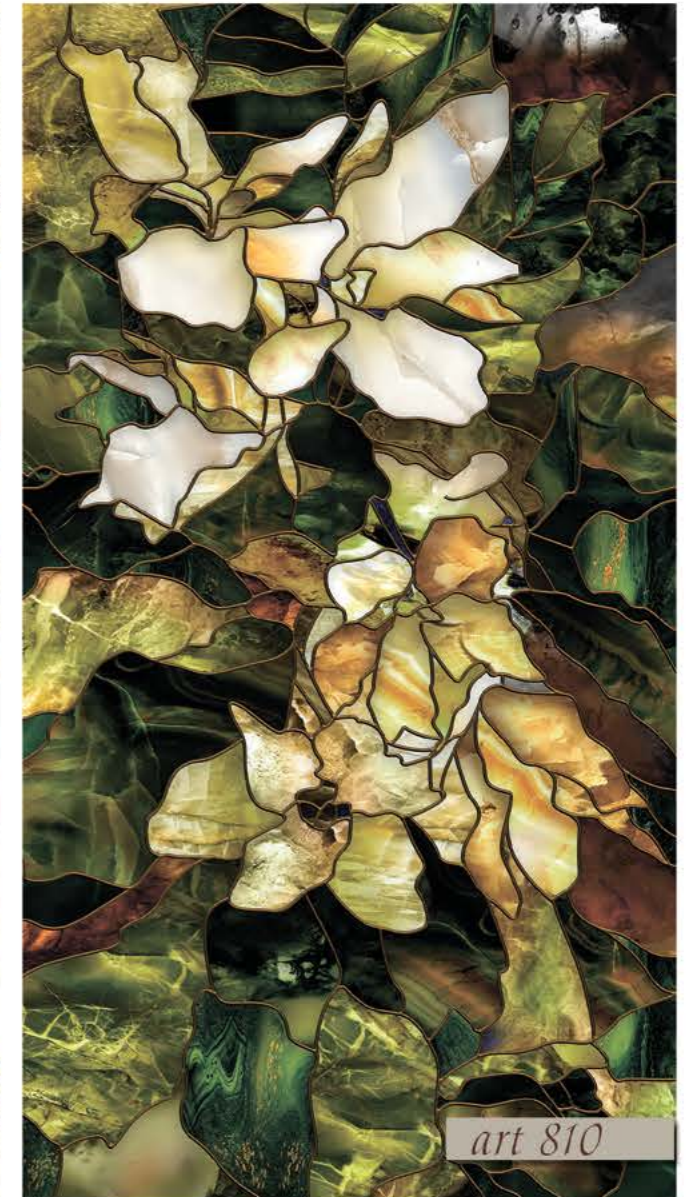

The background of the entire page is a detailed stained glass pattern. It features a central vertical column with a textured blue glass panel, flanked by symmetrical geometric shapes like triangles and diamonds. The design is composed of various shades of blue, teal, and light grey, with dark leaded glass lines separating the pieces. Small circular motifs are scattered throughout the pattern.

art 808(a)

art 808(b)

ВИТРАЖИ
Botany

art 809

ВИТРАЖИ
Botany

art 810

ВІТРАЖИ
Botany

art 811