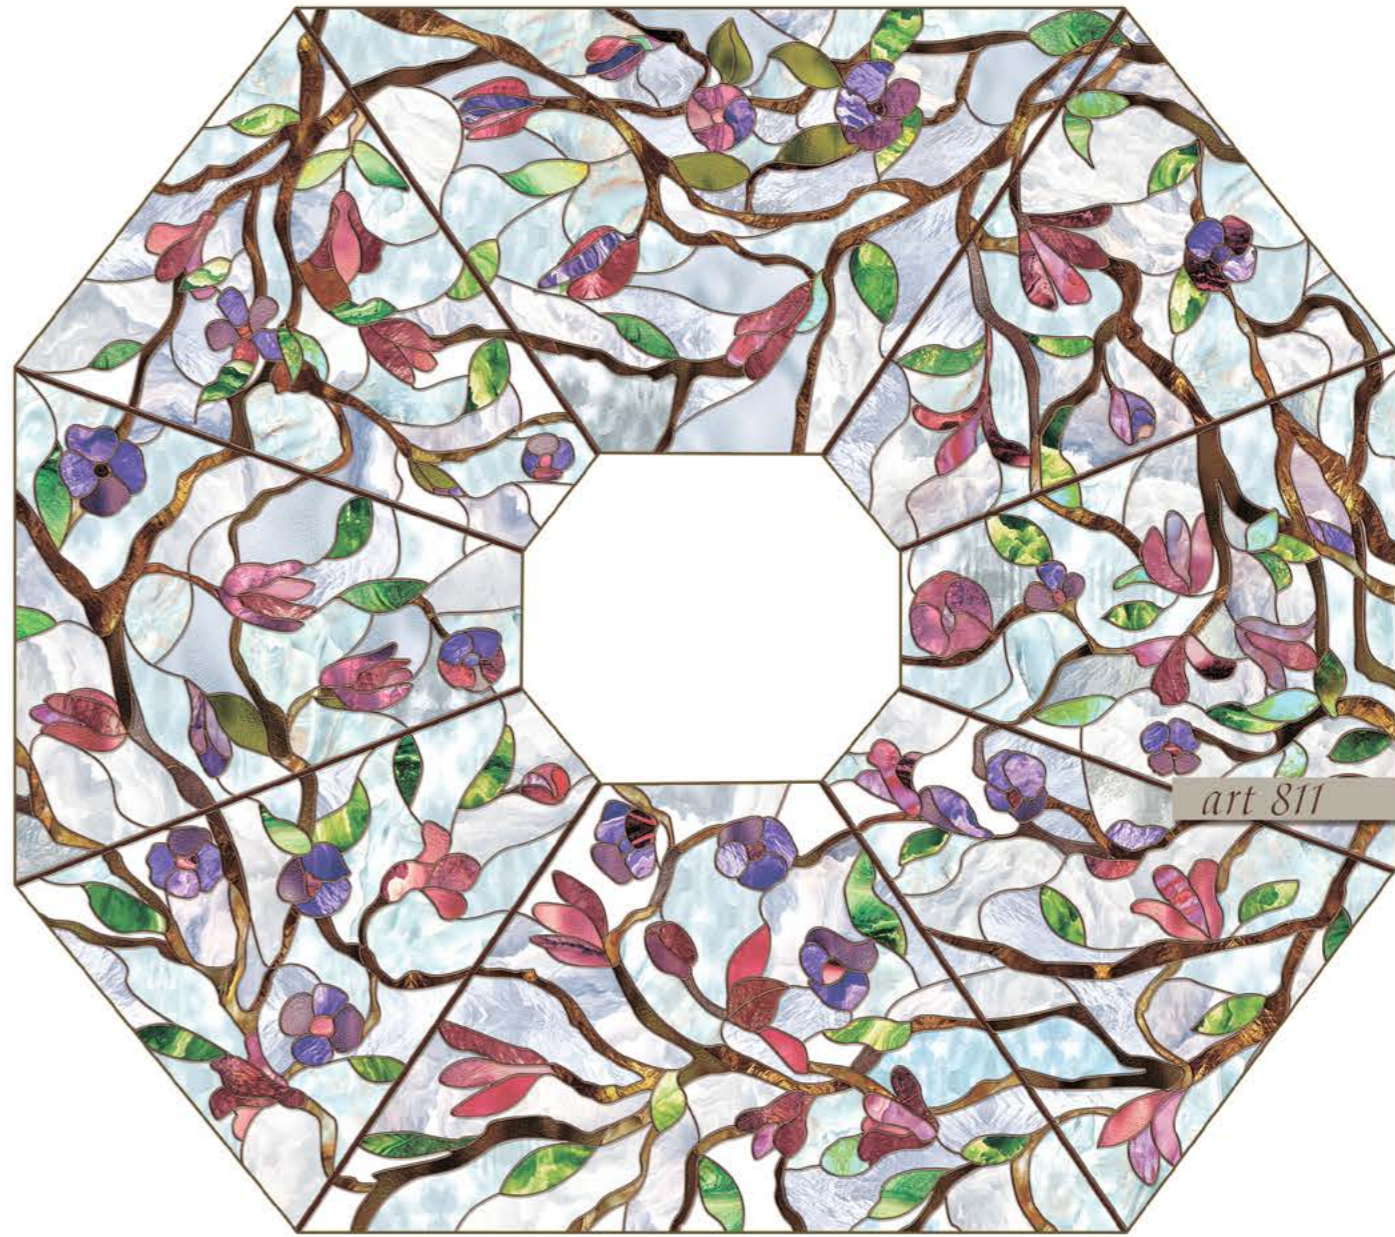

ВІТРАЖИ
Botany