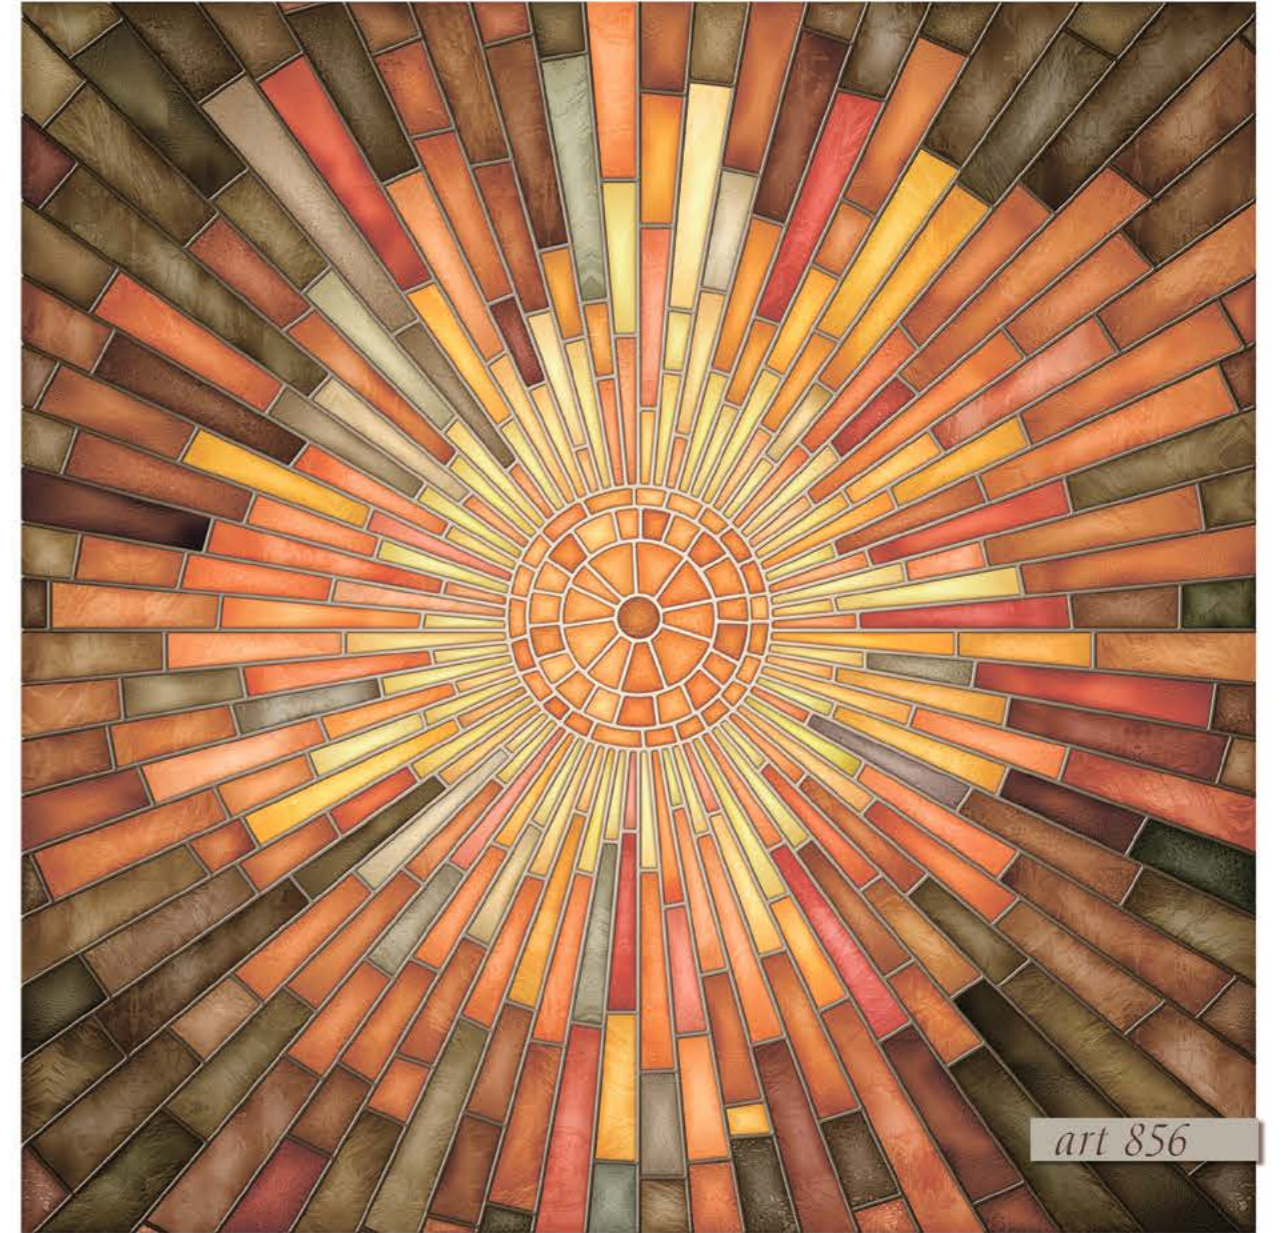

ВИТРАЖИ
Abstraction and Geometry