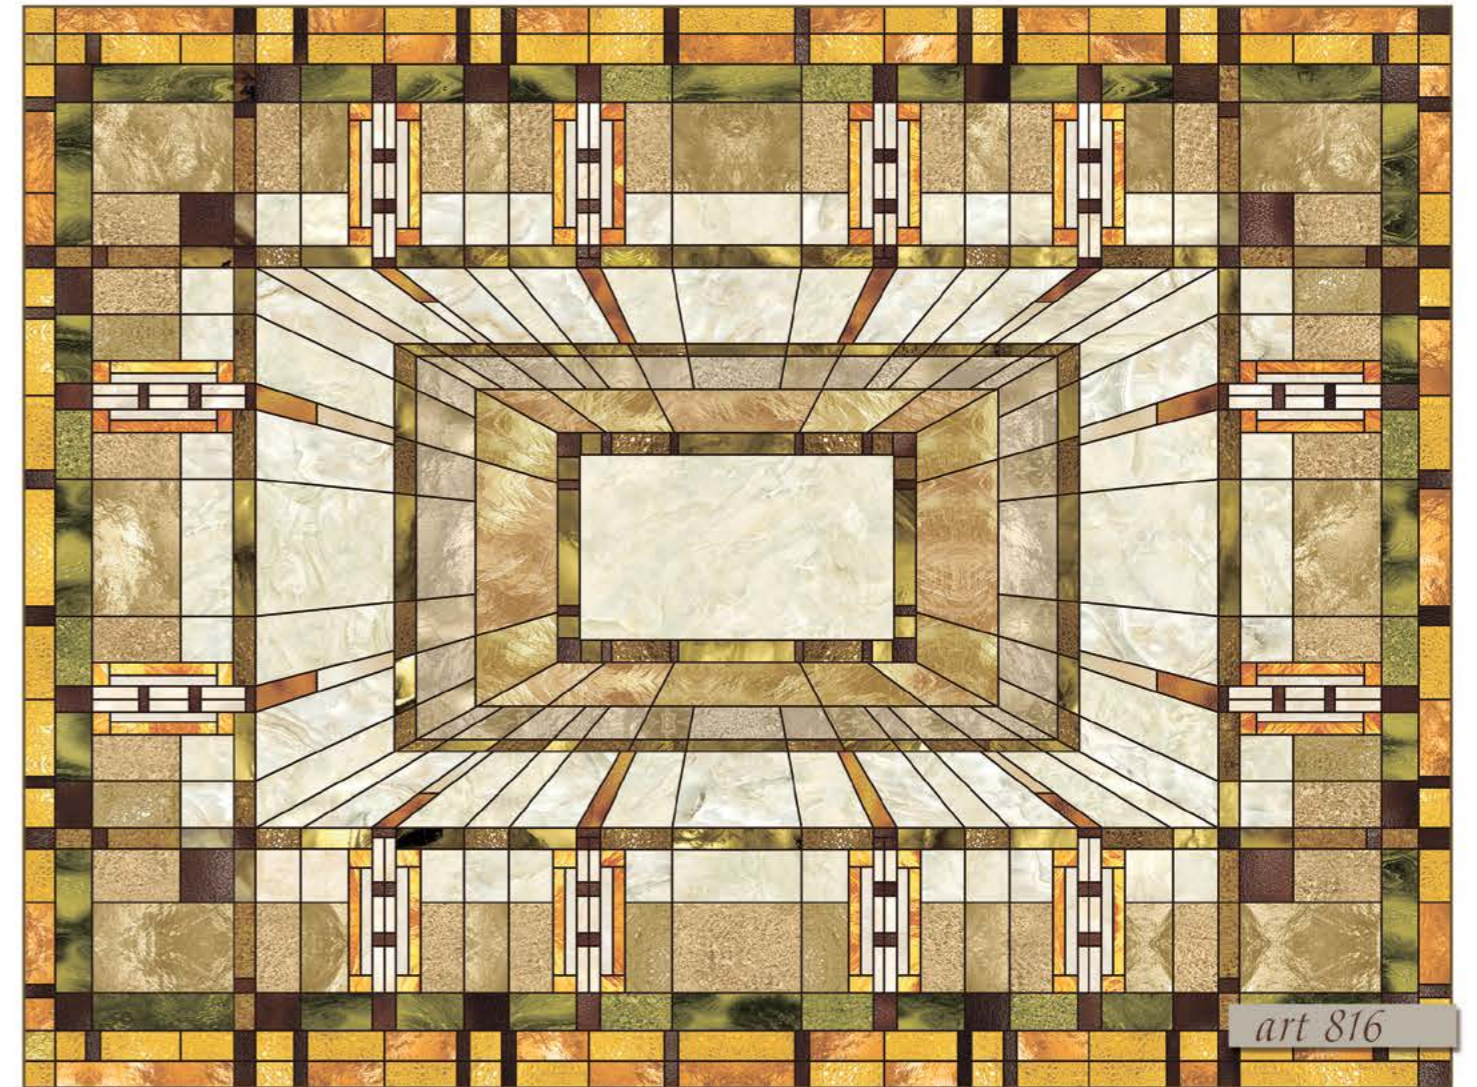

The background of the entire page is a detailed stained glass pattern. It features a central vertical column with a textured blue glass panel, flanked by symmetrical geometric shapes like triangles and diamonds. The design is composed of various shades of blue, teal, and light grey, with dark leaded glass lines separating the pieces. Small circular motifs are scattered throughout the pattern.

Ornament

*-это современные витражи в дизайне интерьера.
От традиционных мотивов до авангардных изысков.*

Ornament

ВІТРАЖИ
Ornament

ВІТРАЖИ
Ornament

art 817

ВІТРАЖИ
Ornament

ВІТРАЖИ
Ornament