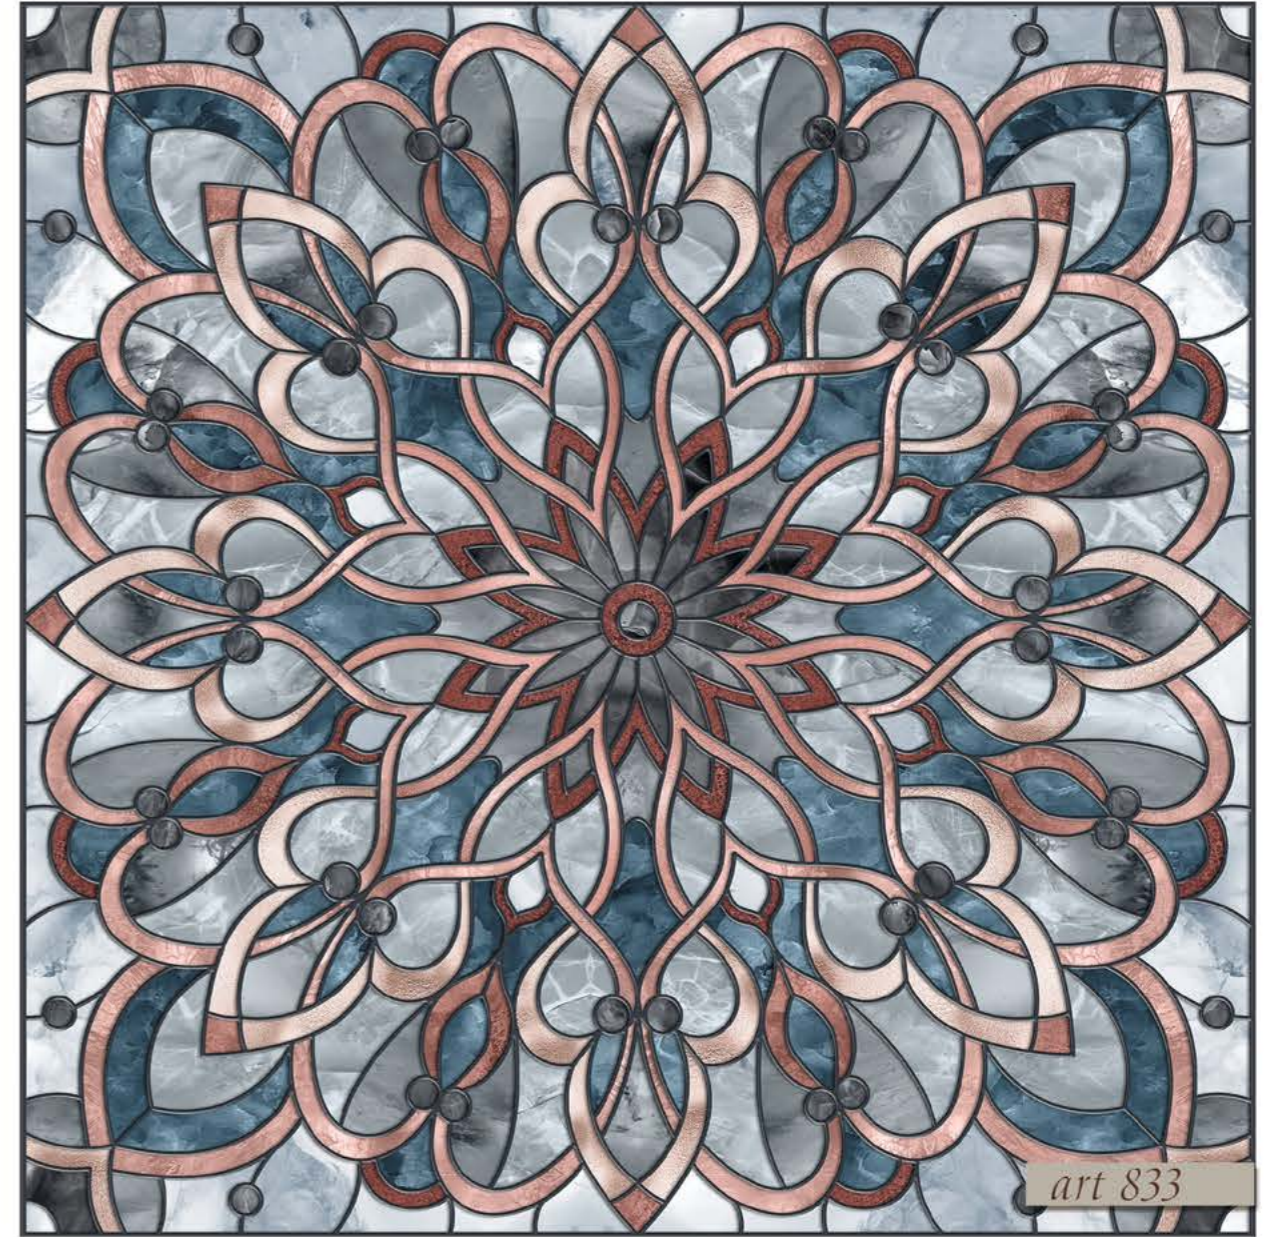

ВІТРАЖИ
Ornament