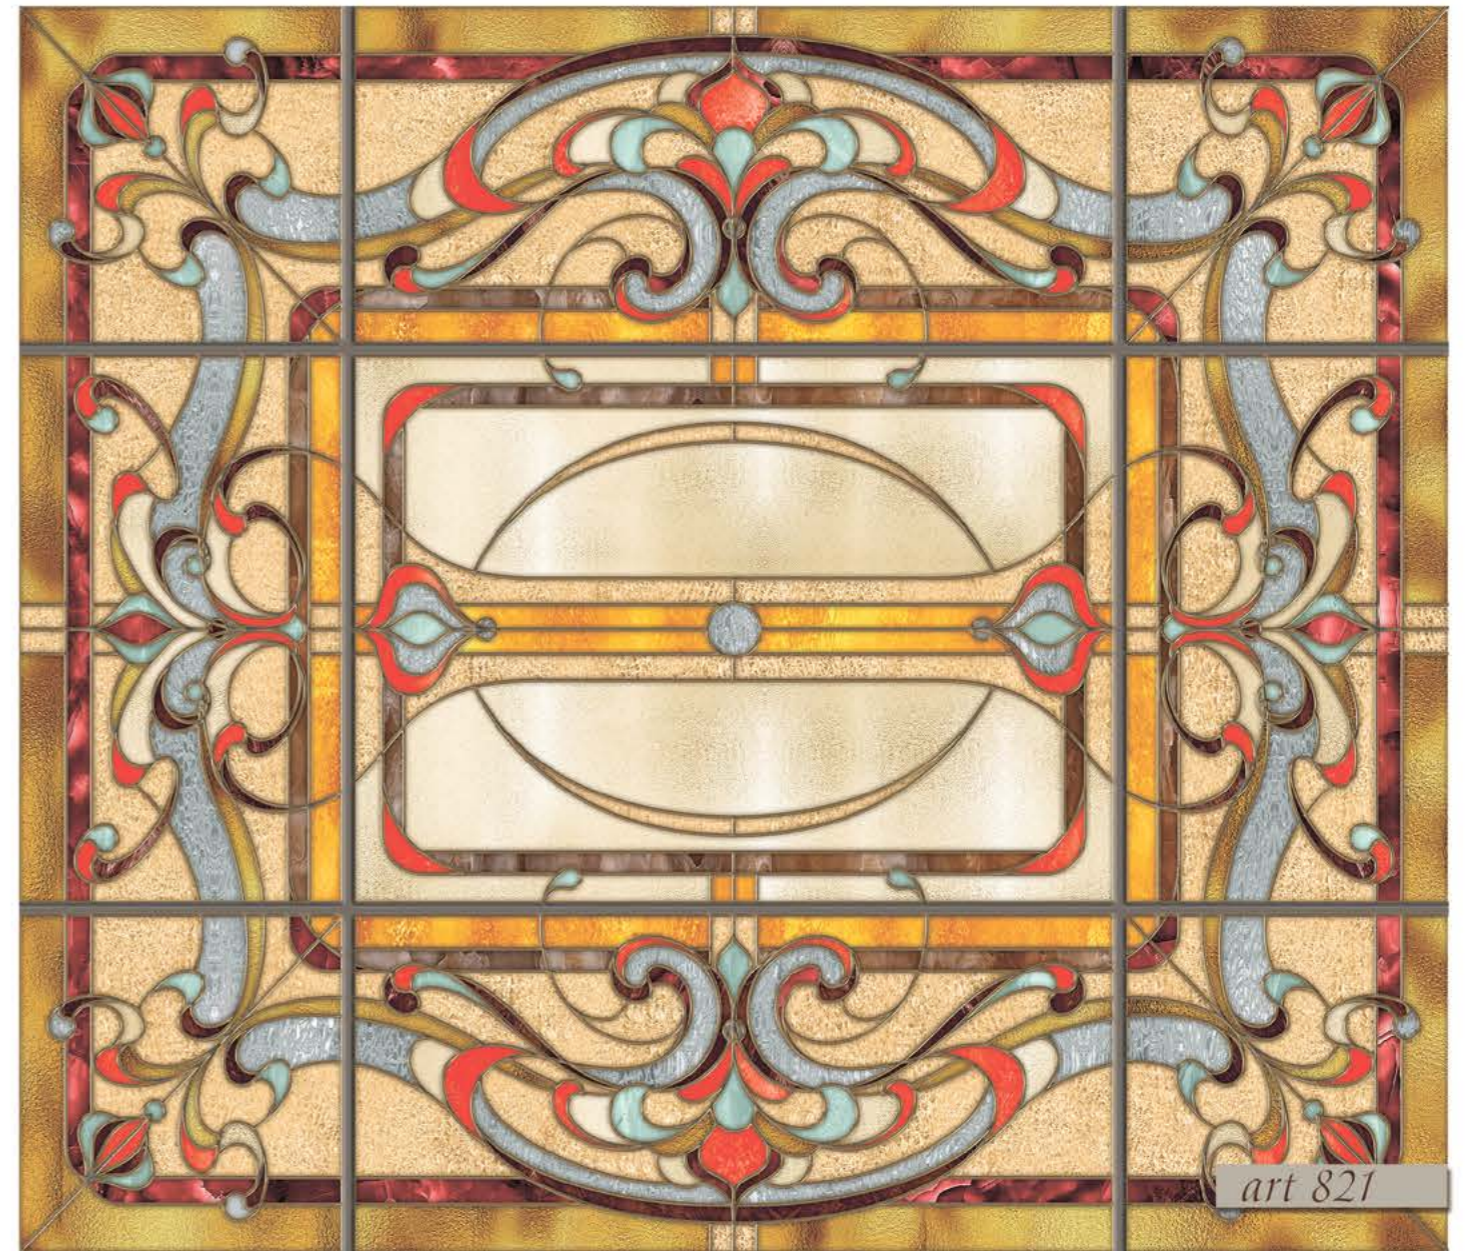

ВИТРАЖИ
Ornament