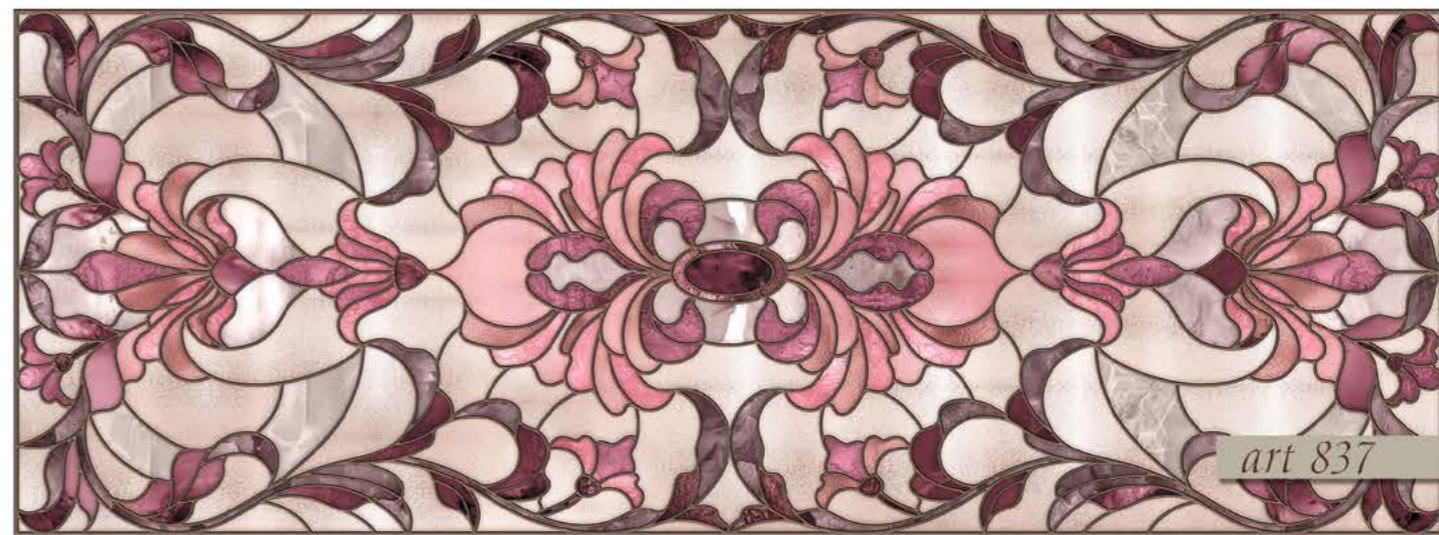

ВІТРАЖИ
Ornament