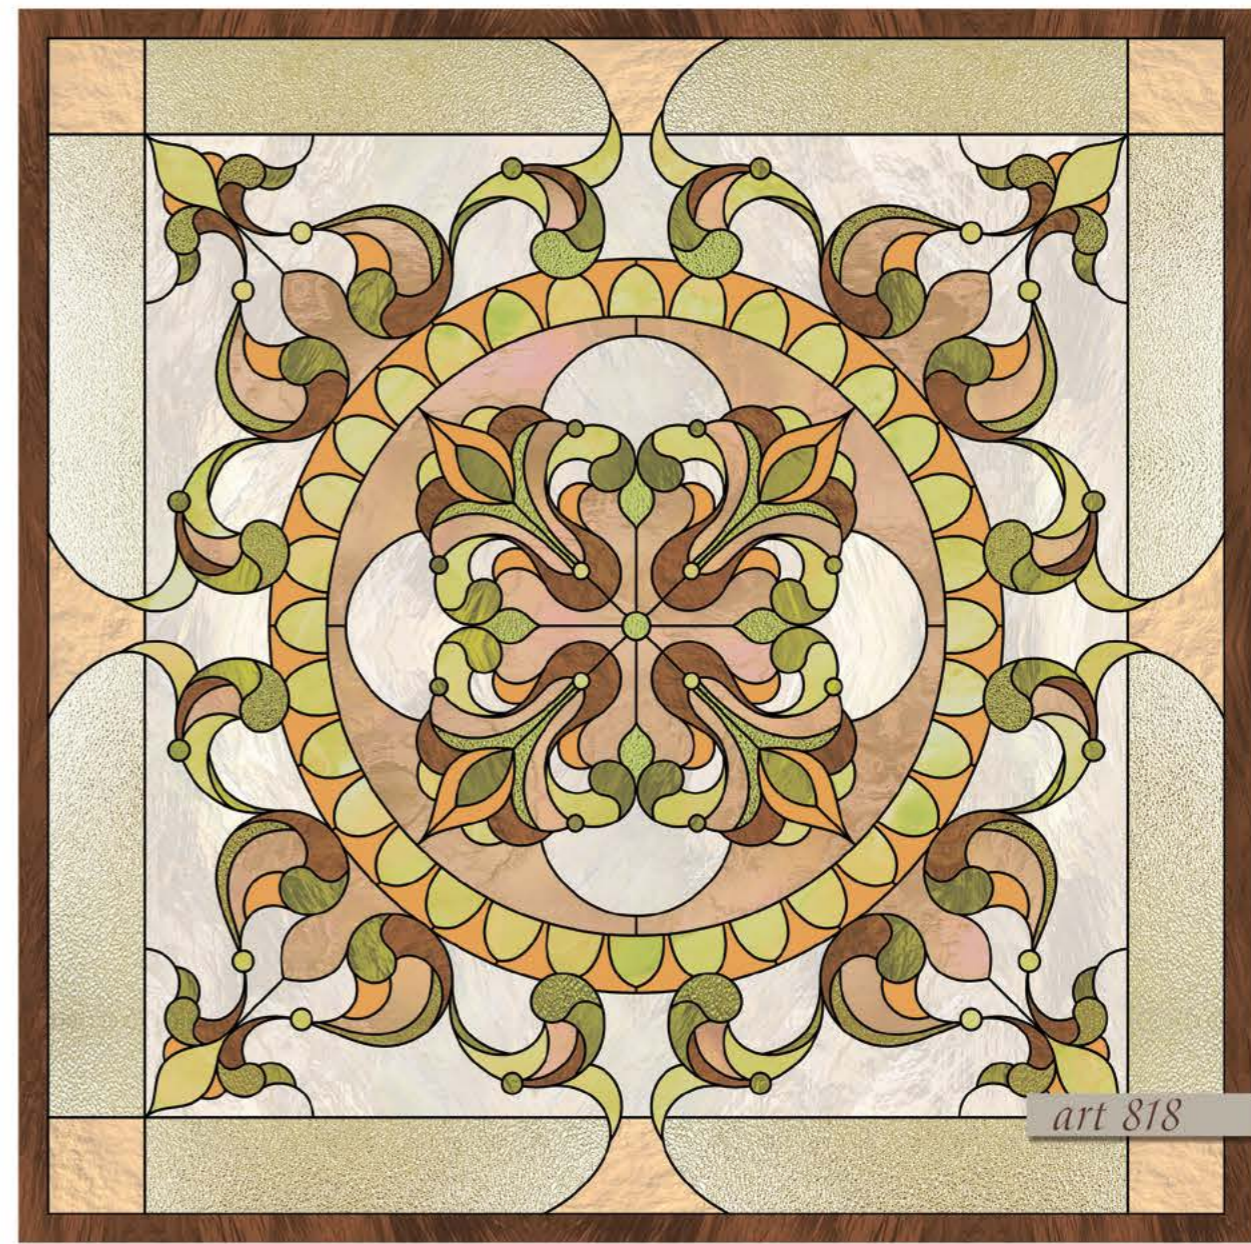

ВІТРАЖИ
Ornament