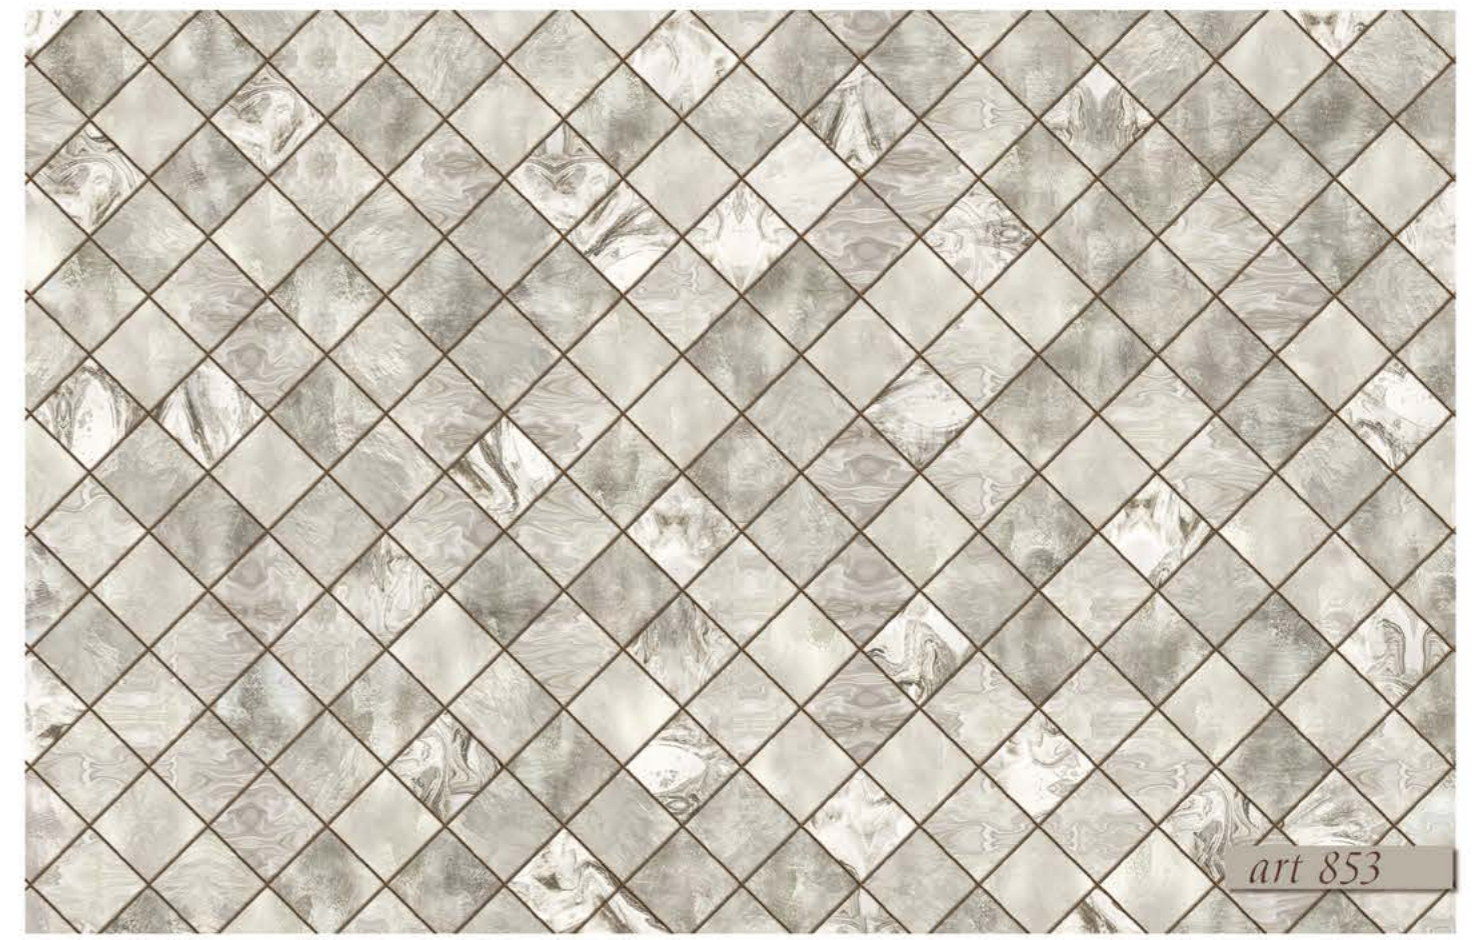

ВИТРАЖИ
Abstraction and Geometry