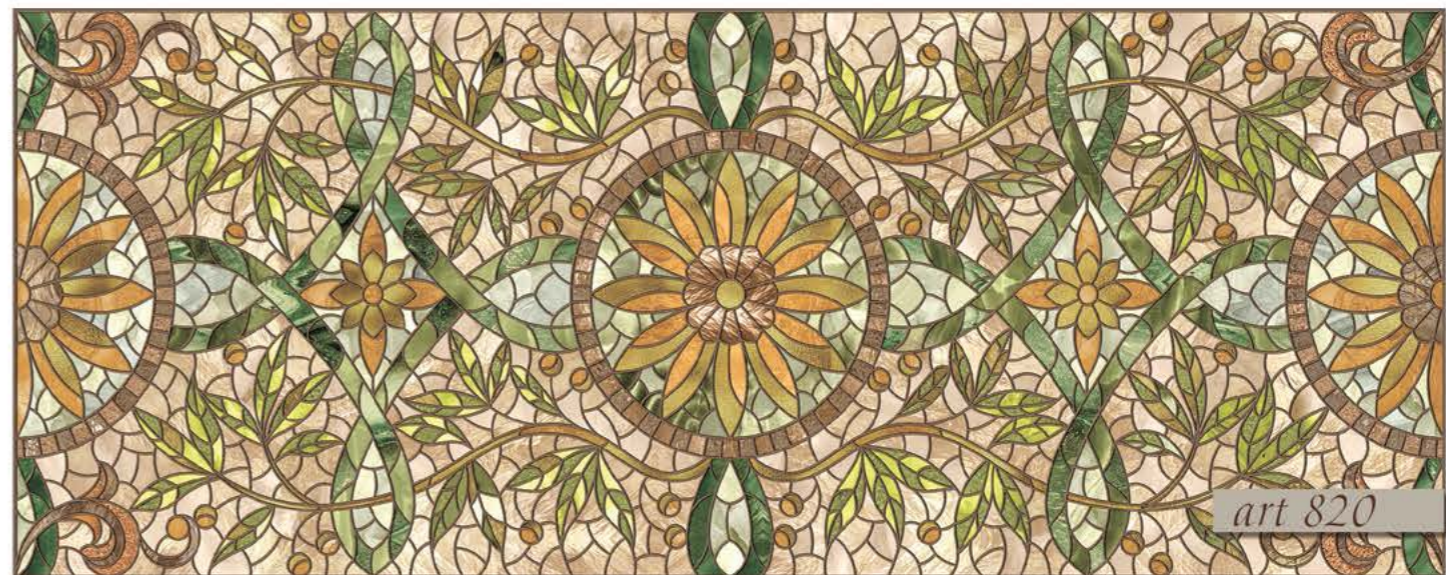

The background of the entire page is a detailed stained glass pattern. It features a central vertical column with a textured blue glass panel, flanked by symmetrical geometric shapes like triangles and diamonds. The design is composed of various shades of blue, teal, and light grey, with dark leaded glass lines separating the pieces. Small circular motifs are scattered throughout the pattern.

Ornament

*-это современные витражи в дизайне интерьера.
От традиционных мотивов до авангардных изысков.*

Ornament

ВІТРАЖИ
Ornament

ВІТРАЖИ
Ornament

art 817

ВІТРАЖИ
Ornament

ВІТРАЖИ
Ornament