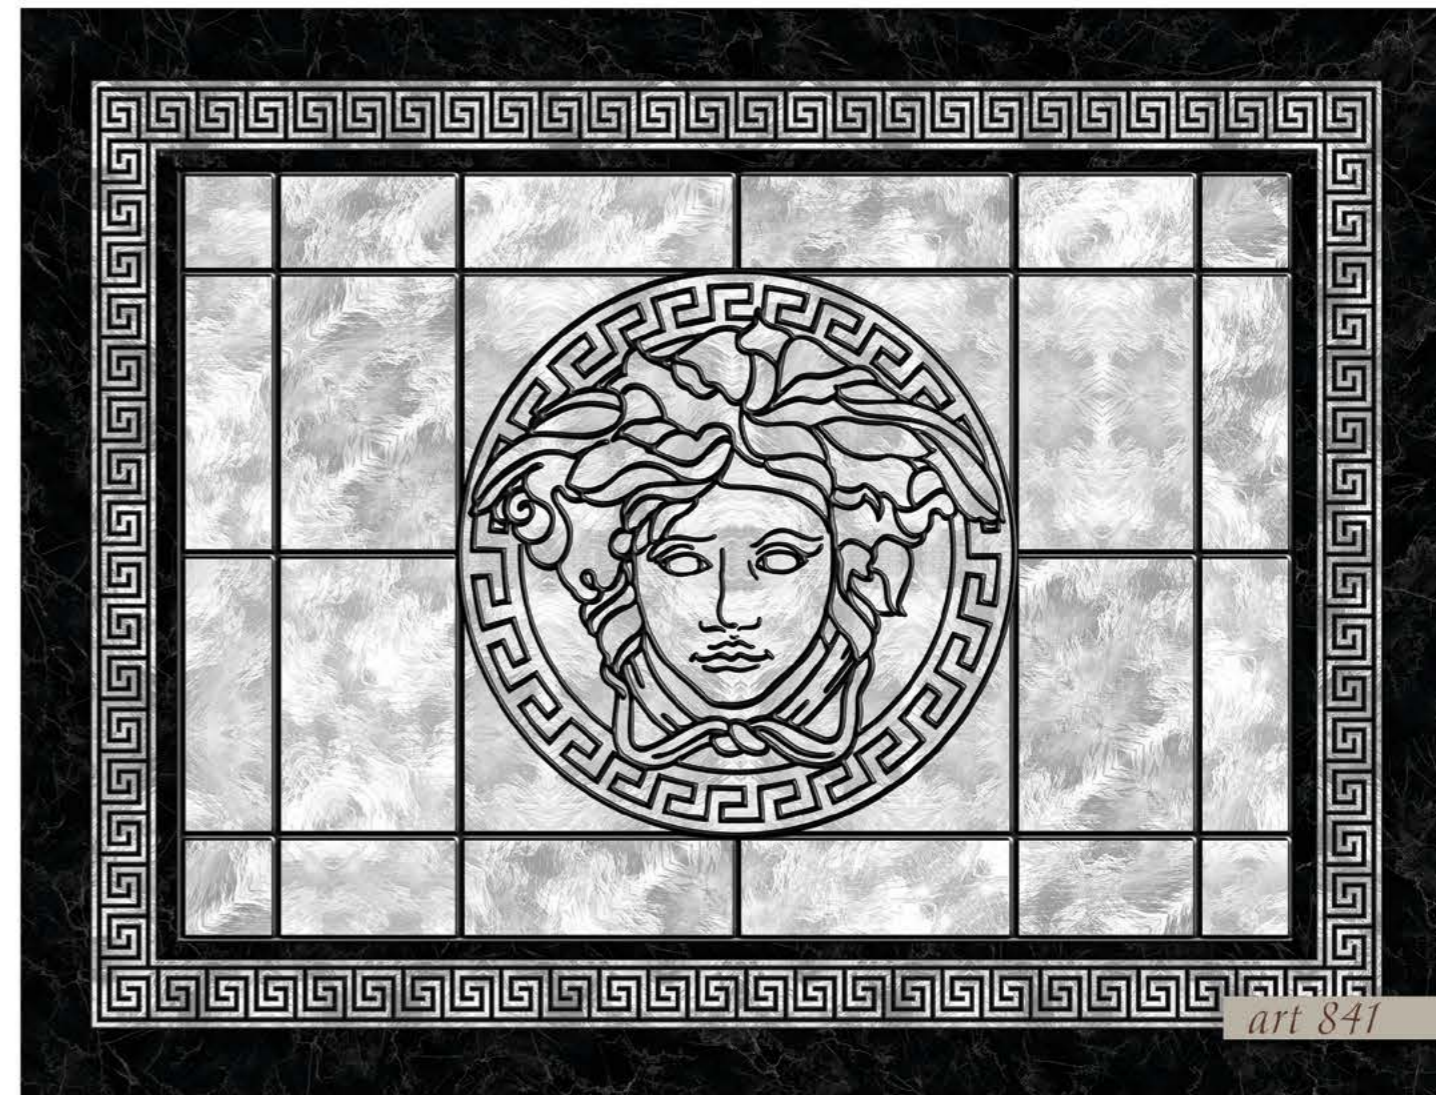

ВІТРАЖИ
Ornament