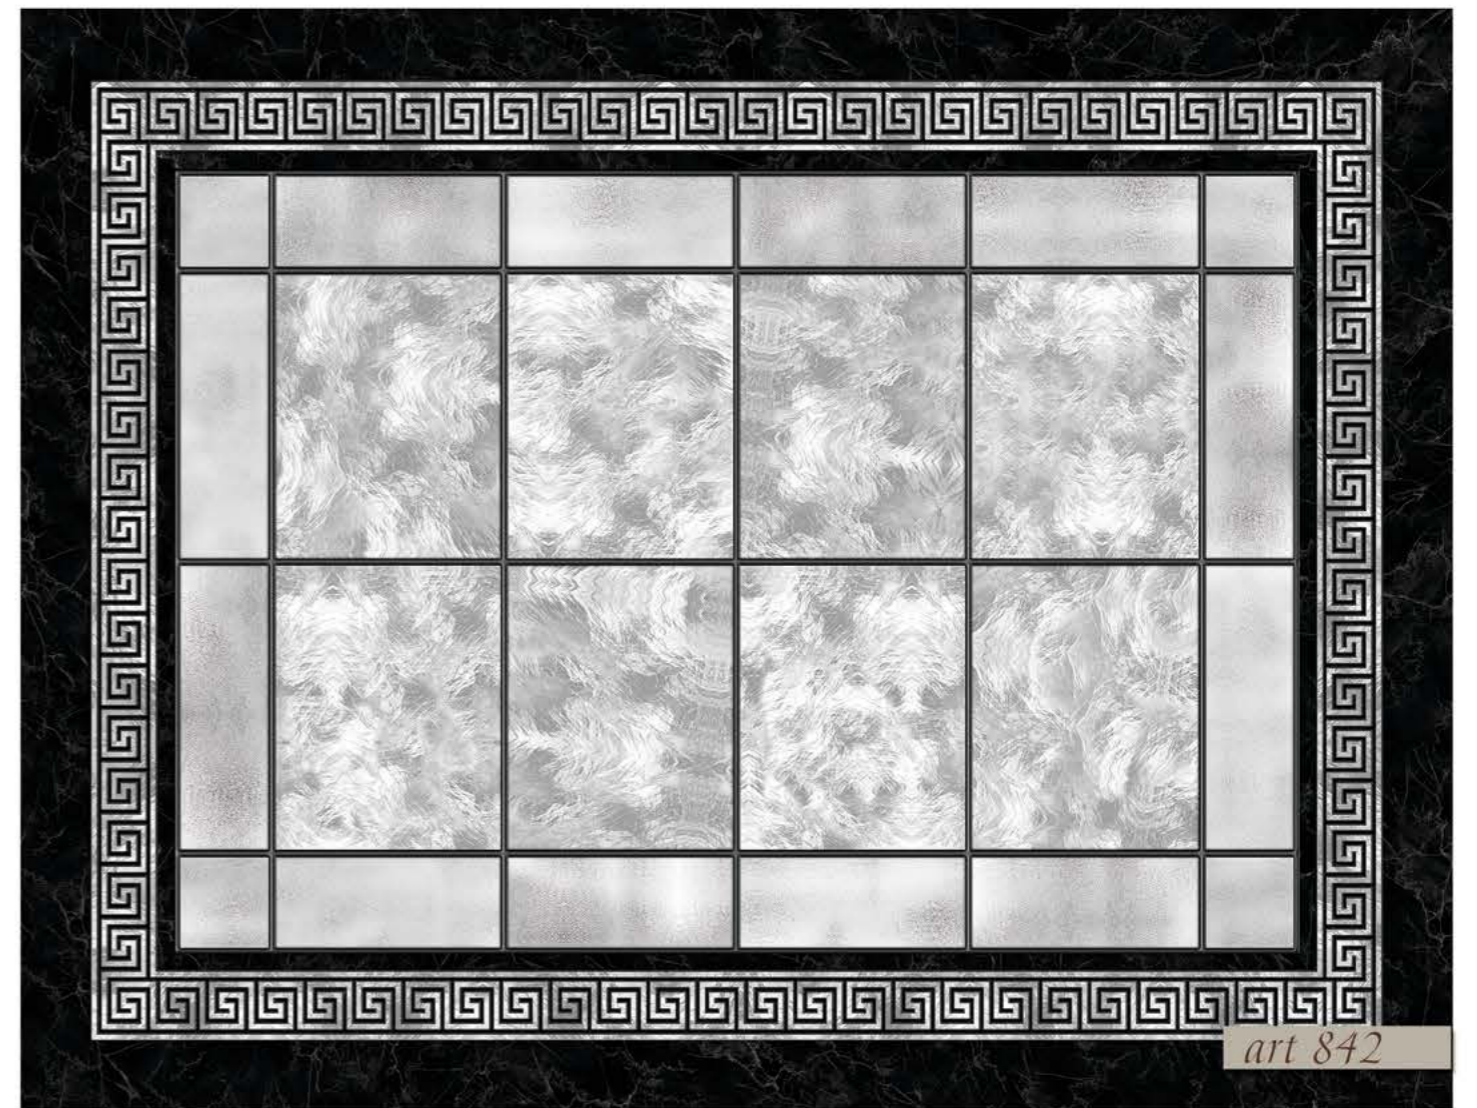

The background of the entire page is a detailed stained glass pattern. It features a central vertical column with a textured blue glass panel, flanked by symmetrical geometric shapes like triangles and diamonds. The design is composed of various shades of blue, teal, and light grey, with dark leaded glass lines separating the pieces. Small circular motifs are scattered throughout the pattern.

art 840

ВІТРАЖИ
Ornament

art 841

ВІТРАЖИ
Ornament

ВИТРАЖИ

Коллекция

Sea breeze-

*50 оттенков моря -
и
этим все сказано.*