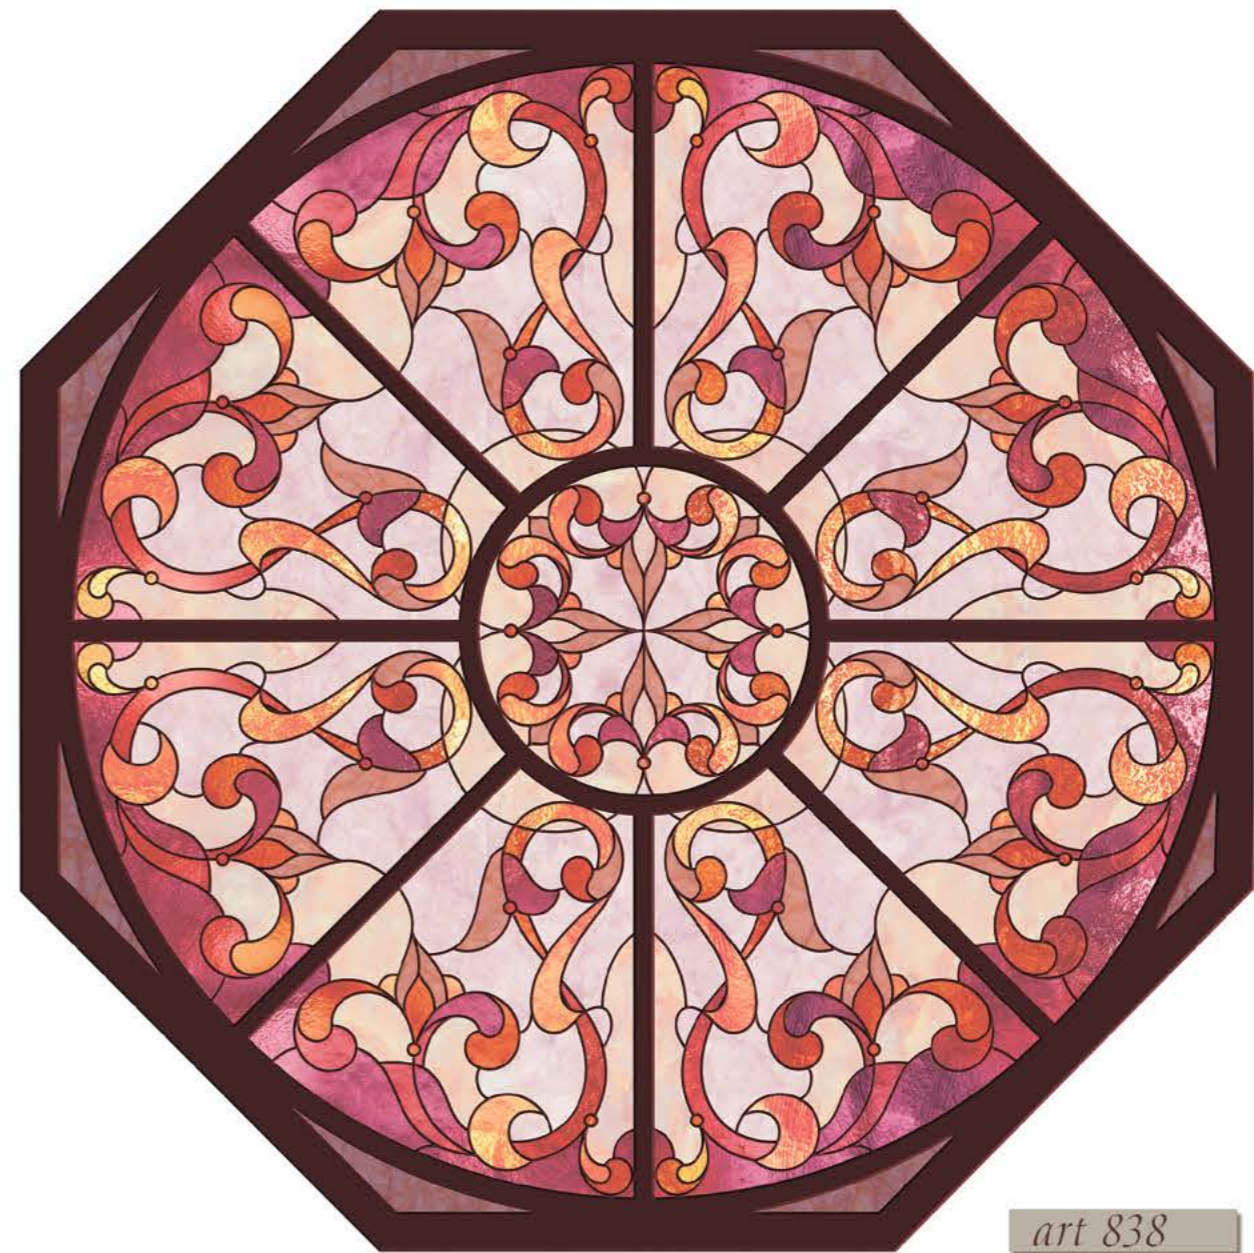

ВИТРАЖИ
Ornament