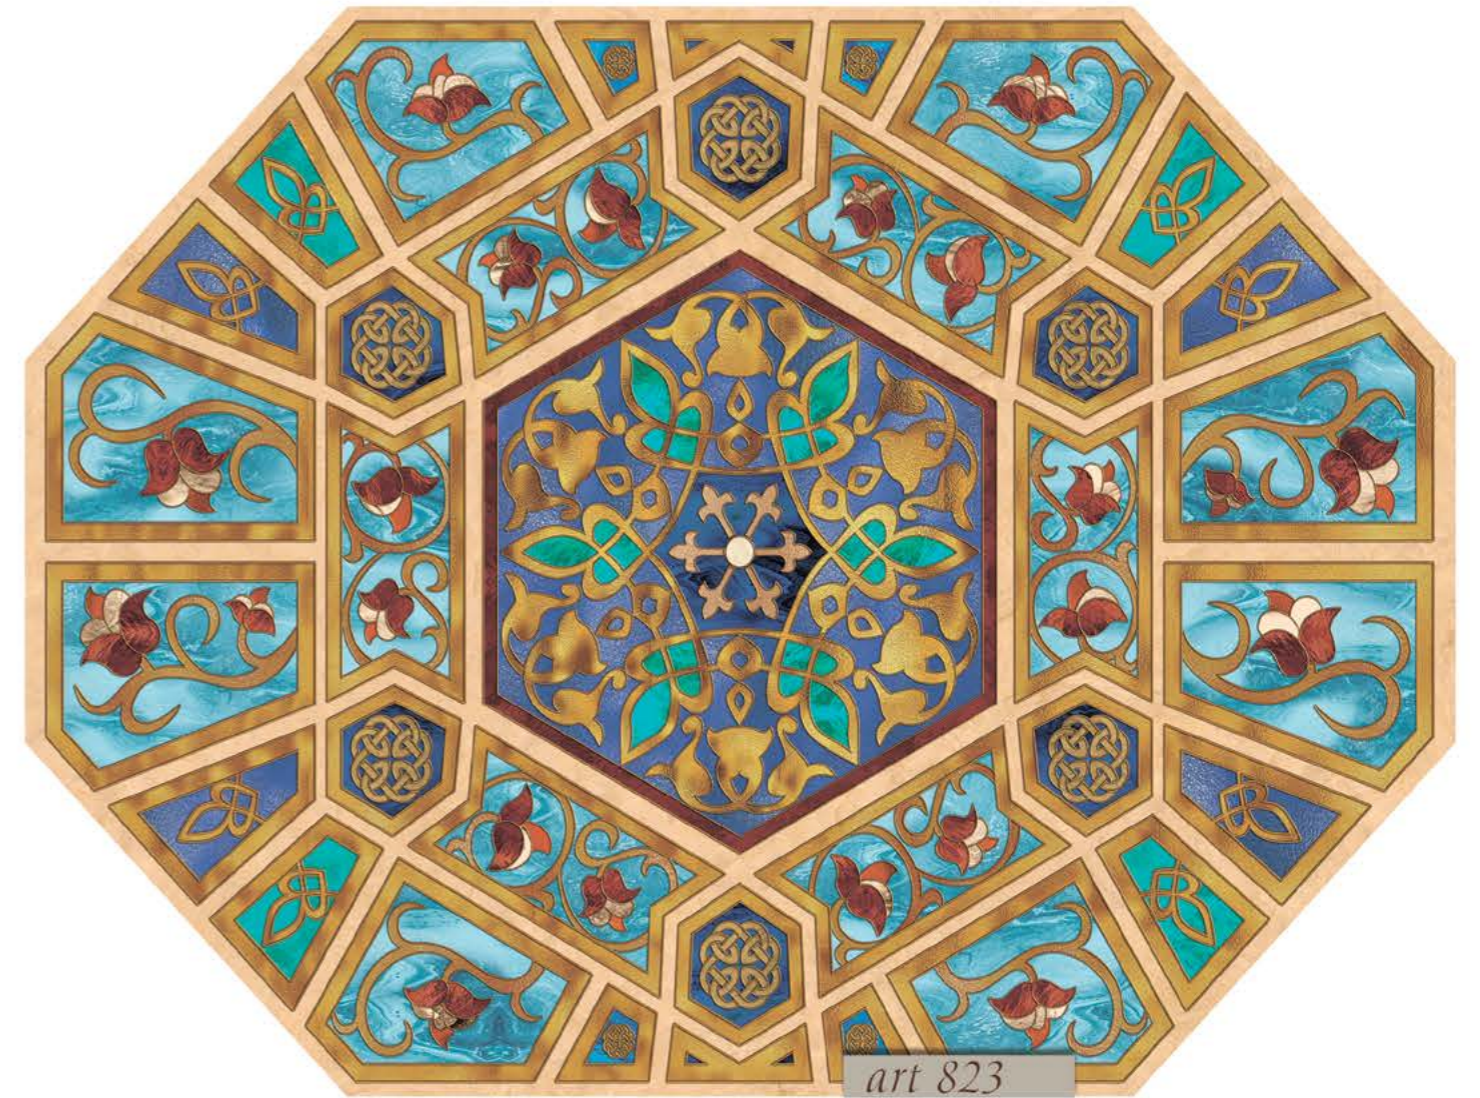

ВІТРАЖИ
Ornament