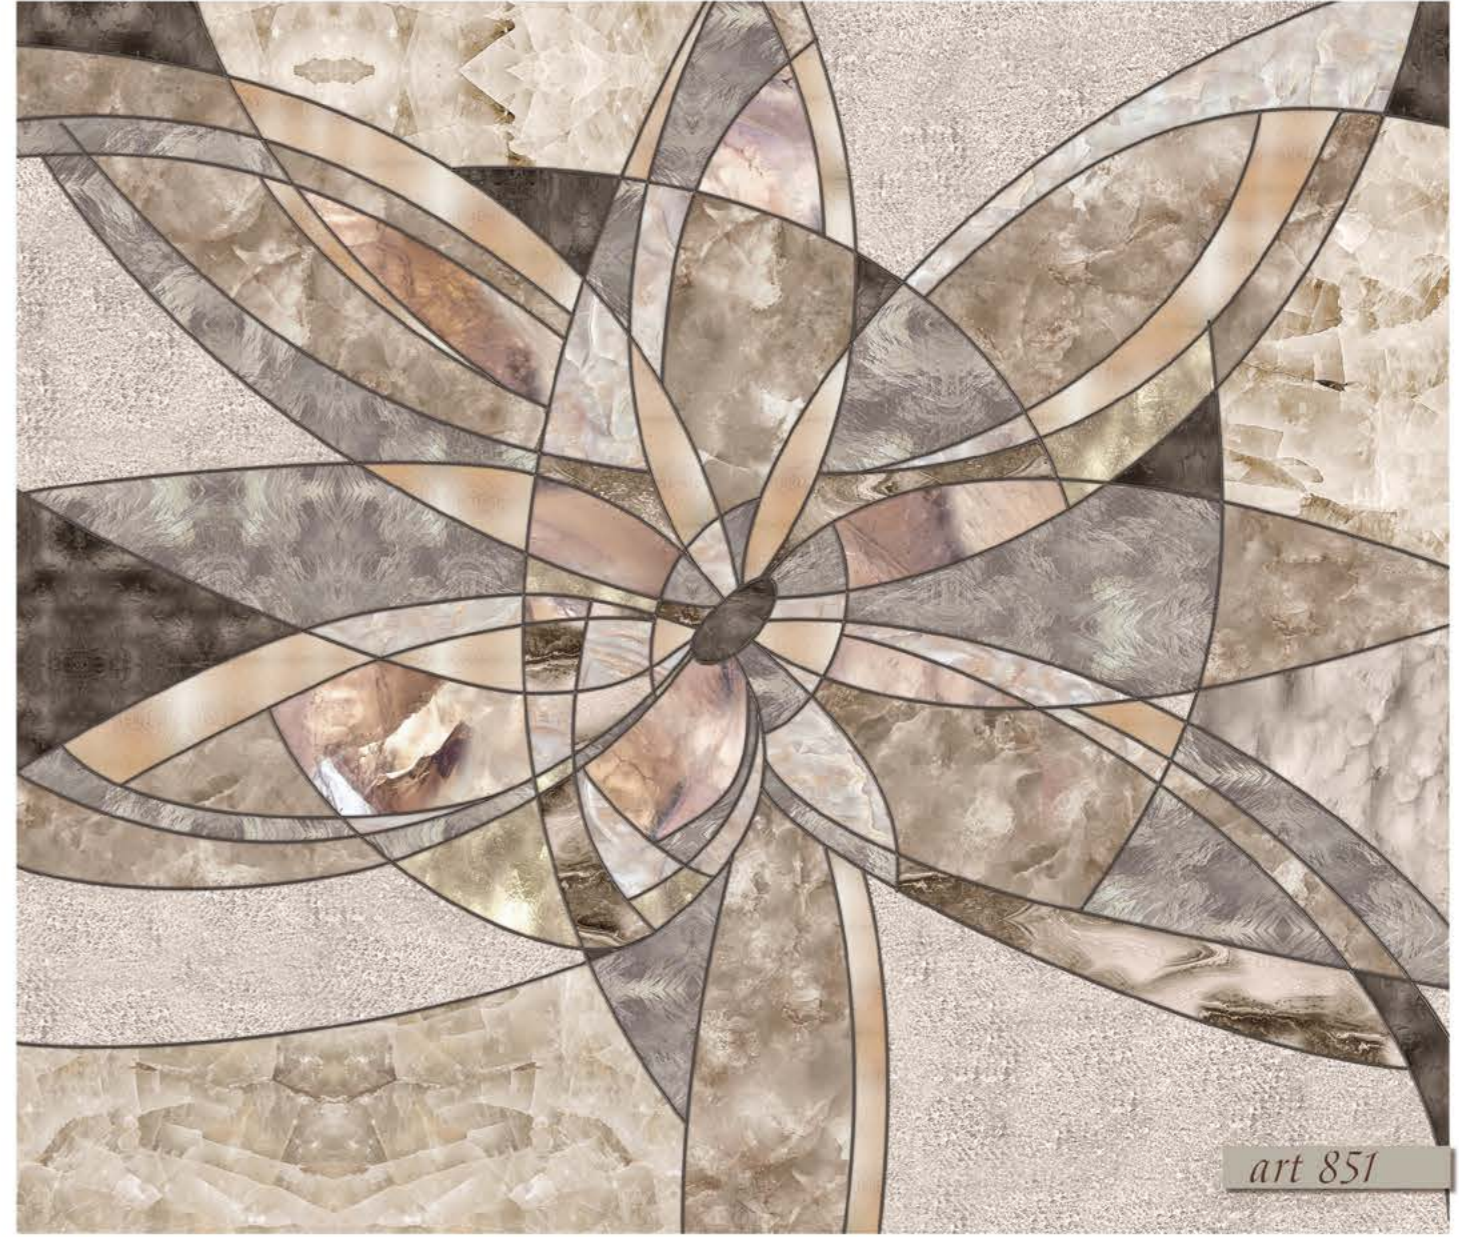

ВИТРАЖИ
Abstraction and Geometry