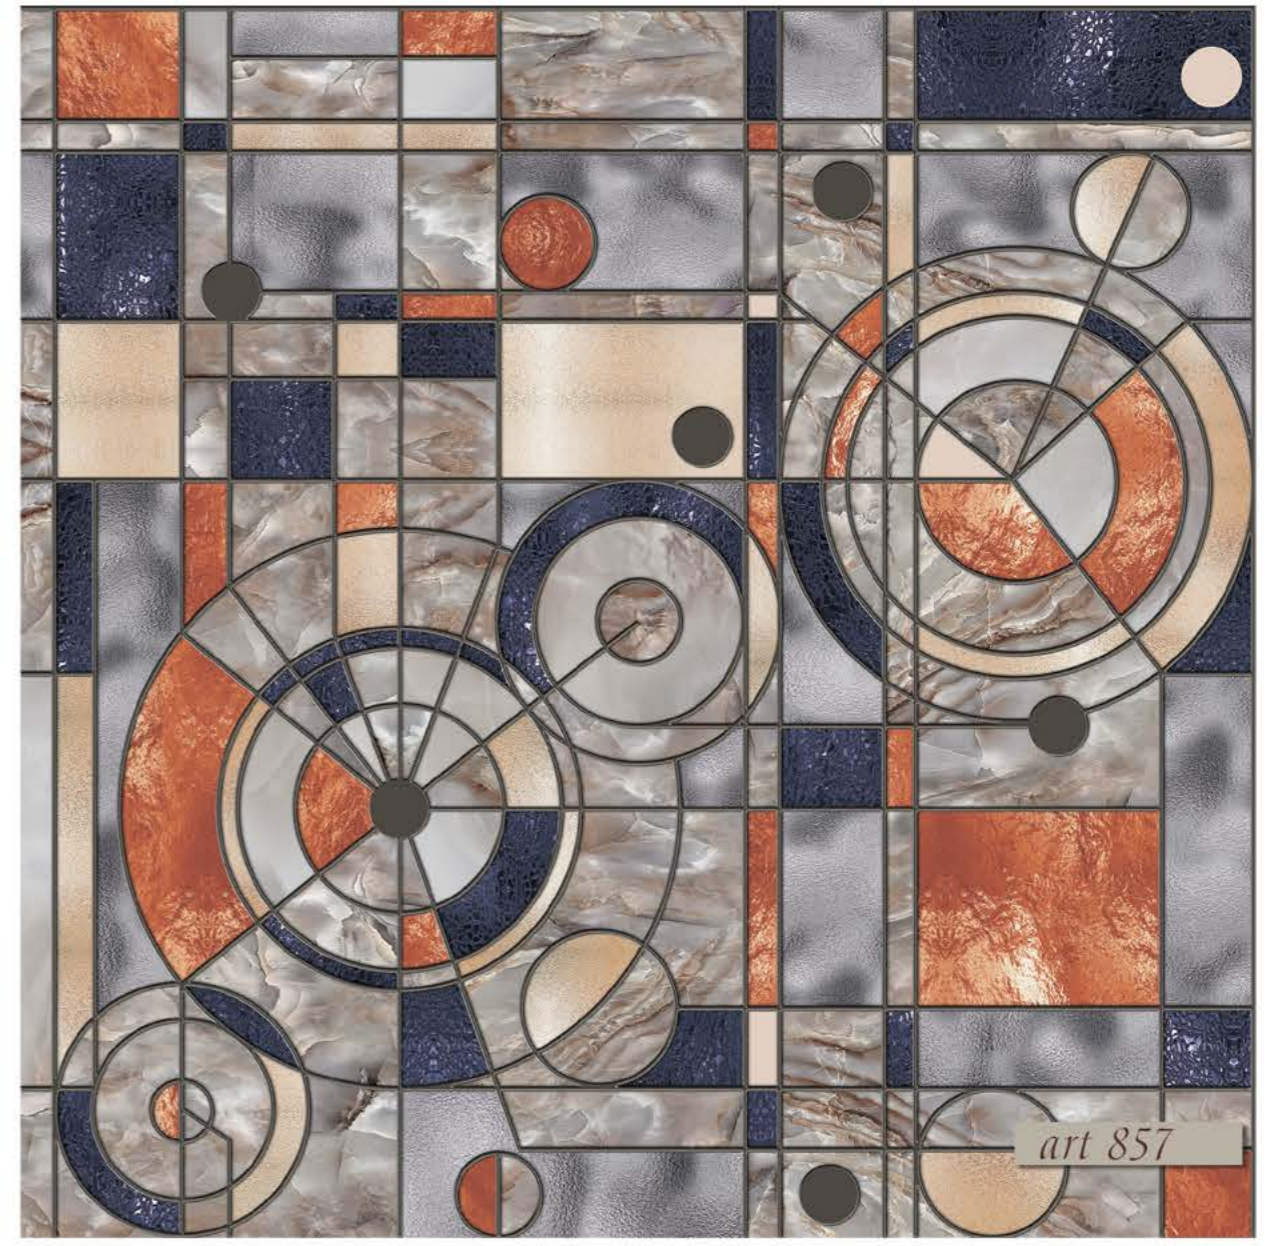

The background of the entire page is a detailed stained glass pattern. It features a central vertical column with a textured blue glass panel, flanked by symmetrical geometric shapes like triangles and diamonds. The design is composed of various shades of blue, teal, and light grey, with dark leaded glass lines separating the pieces. Small circular motifs are scattered throughout the pattern.

ВИТРАЖИ
Abstraction and Geometry

art 852

ВИТРАЖИ
Abstraction and Geometry

ВИТРАЖИ
Abstraction and Geometry

ВІТРАЖИ
Abstraction and Geometry

art 855

ВИТРАЖИ
Abstraction and Geometry

art 856

ВИТРАЖИ
Abstraction and Geometry

art 857

ВИТРАЖИ
Abstraction and Geometry

d&a

ВИТРАЖИ

каталог

2021г.