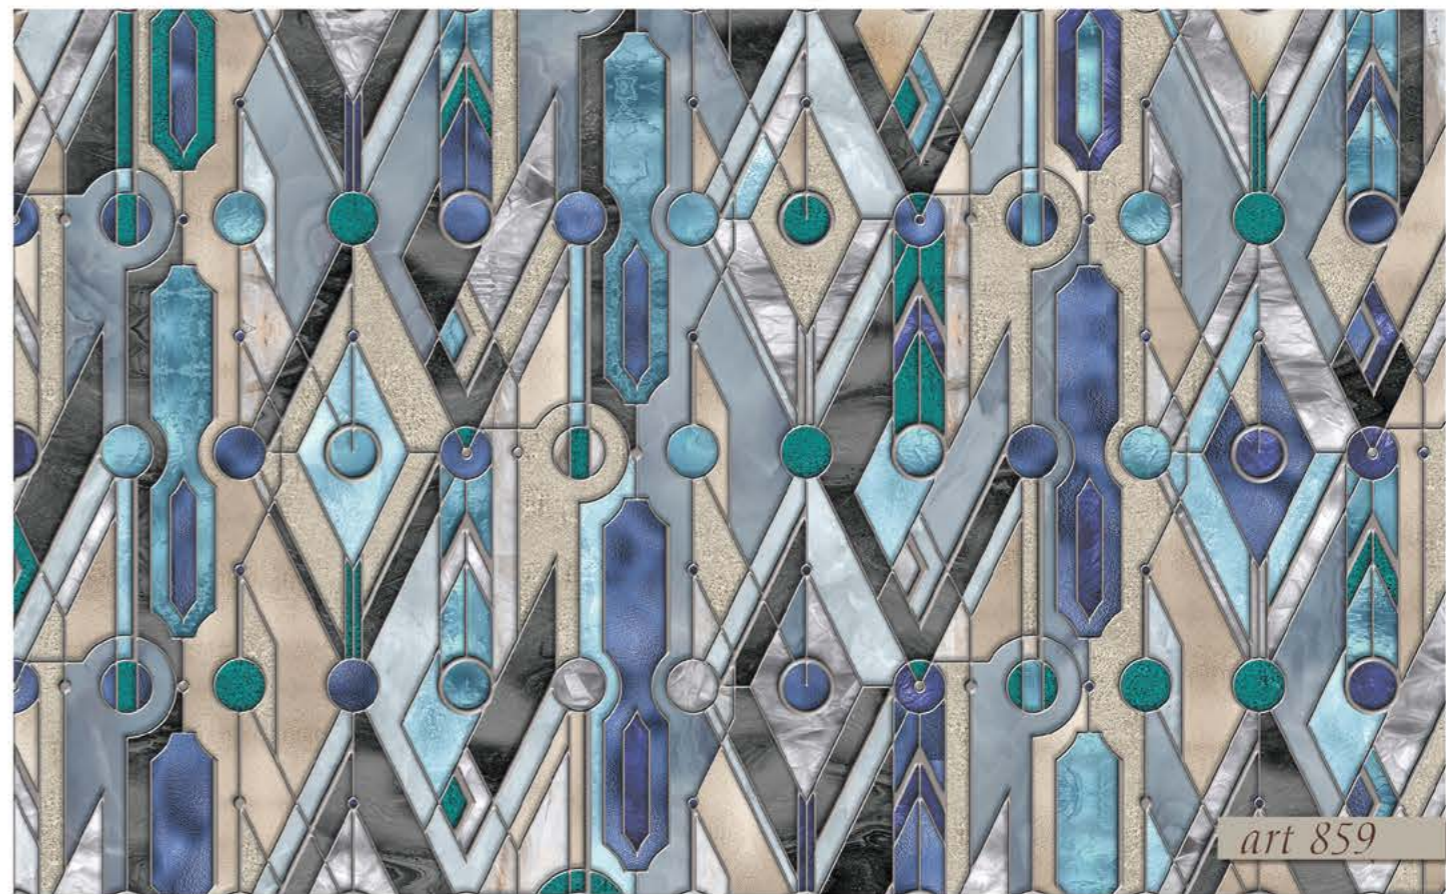

ВИТРАЖИ
Abstraction and Geometry