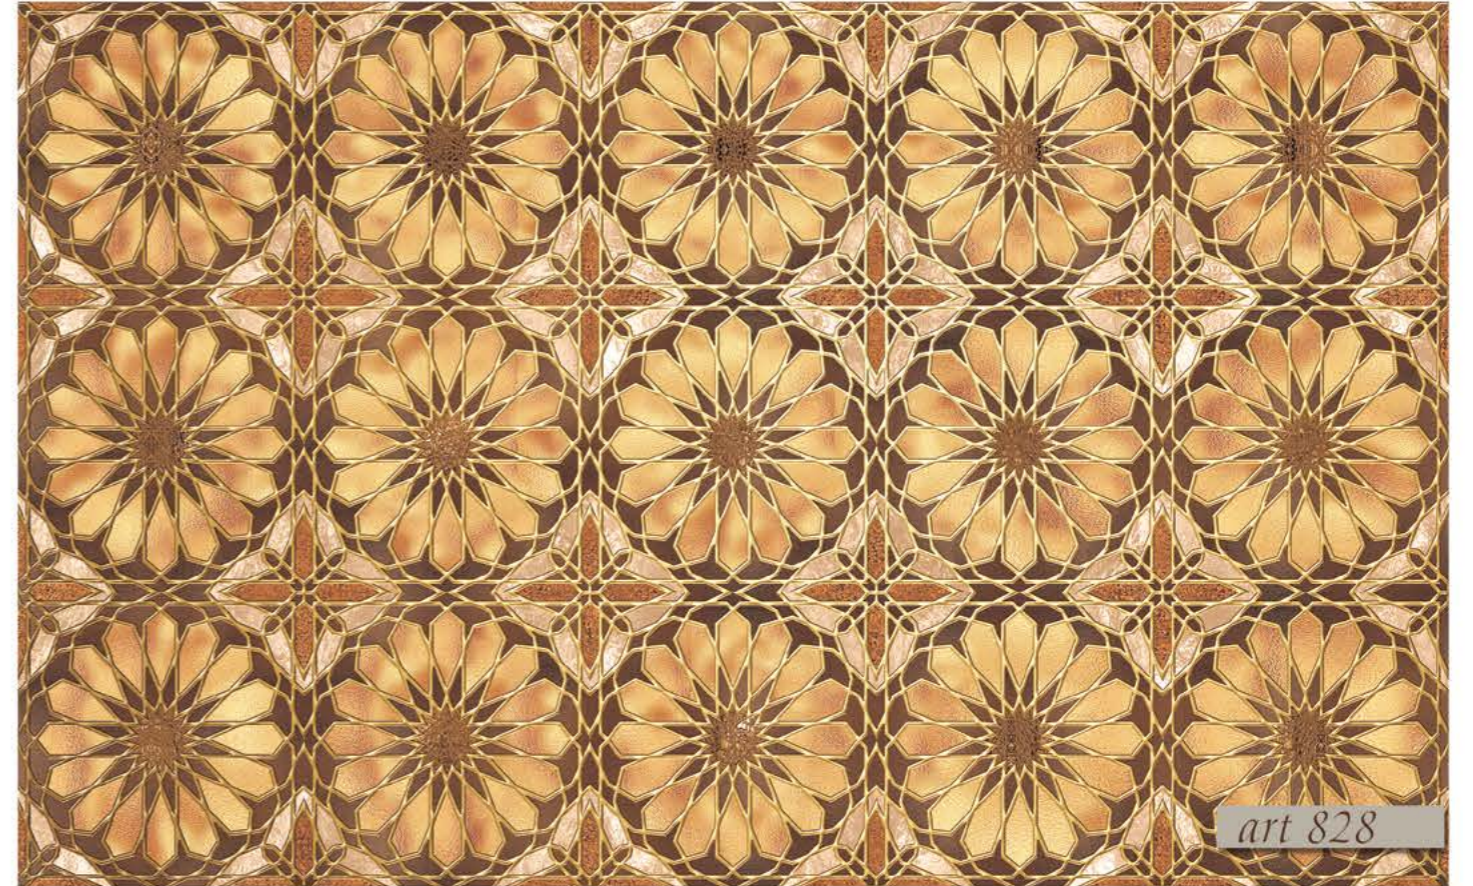

ВИТРАЖИ
Ornament