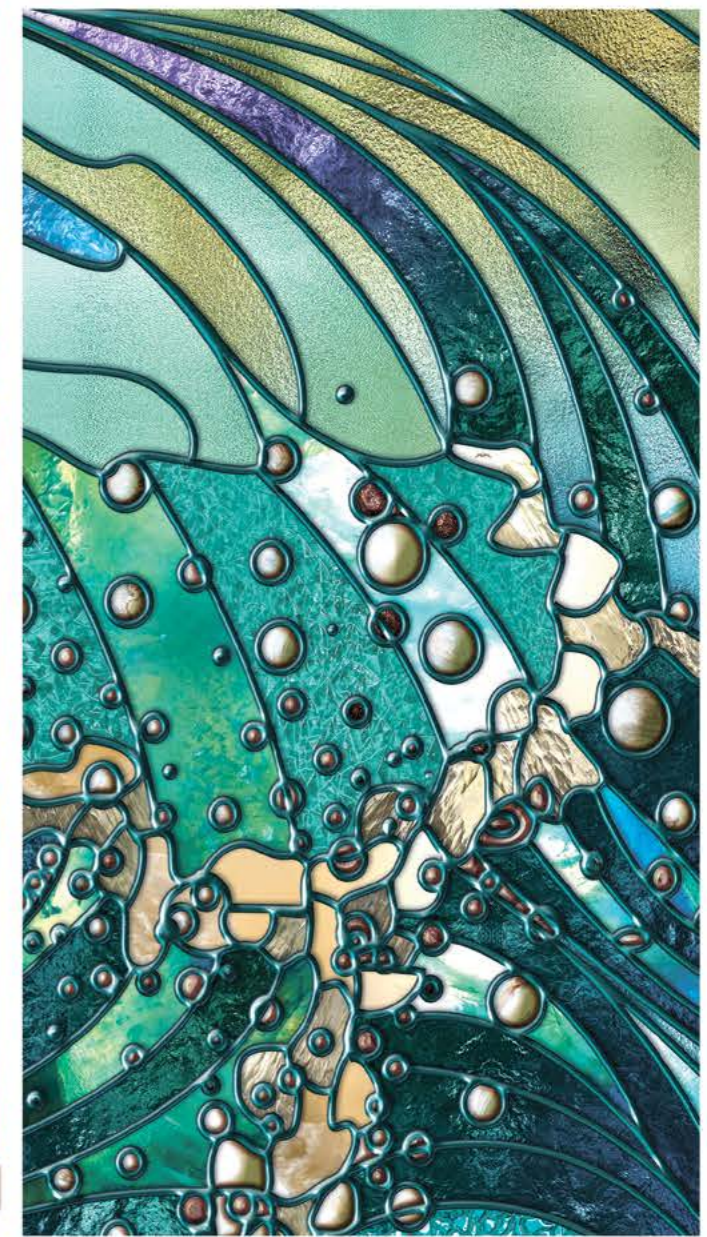

The background of the entire page is a detailed stained glass pattern. It features a central vertical column with a textured blue glass panel, flanked by symmetrical geometric shapes like triangles and diamonds. The design is composed of various shades of blue, teal, and light grey, with dark leaded glass lines separating the pieces. Small circular motifs are scattered throughout the pattern.

Sea breeze

ВИТРАЖИ
Sea breeze

art 843

ВІТРАЖИ
Sea breeze

art 844

ВІТРАЖИ
Sea breeze

ВНТРАЖИ
Sea breeze

art 846