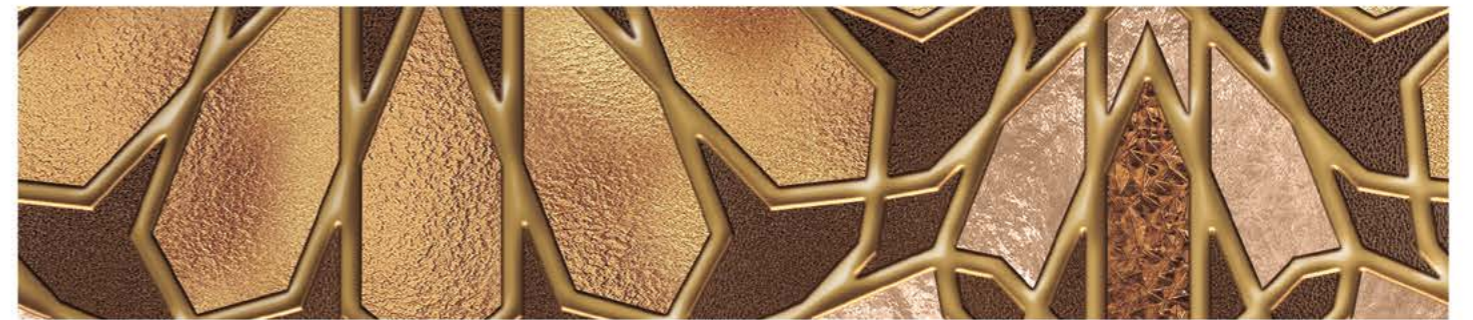

ВИТРАЖИ
Ornament