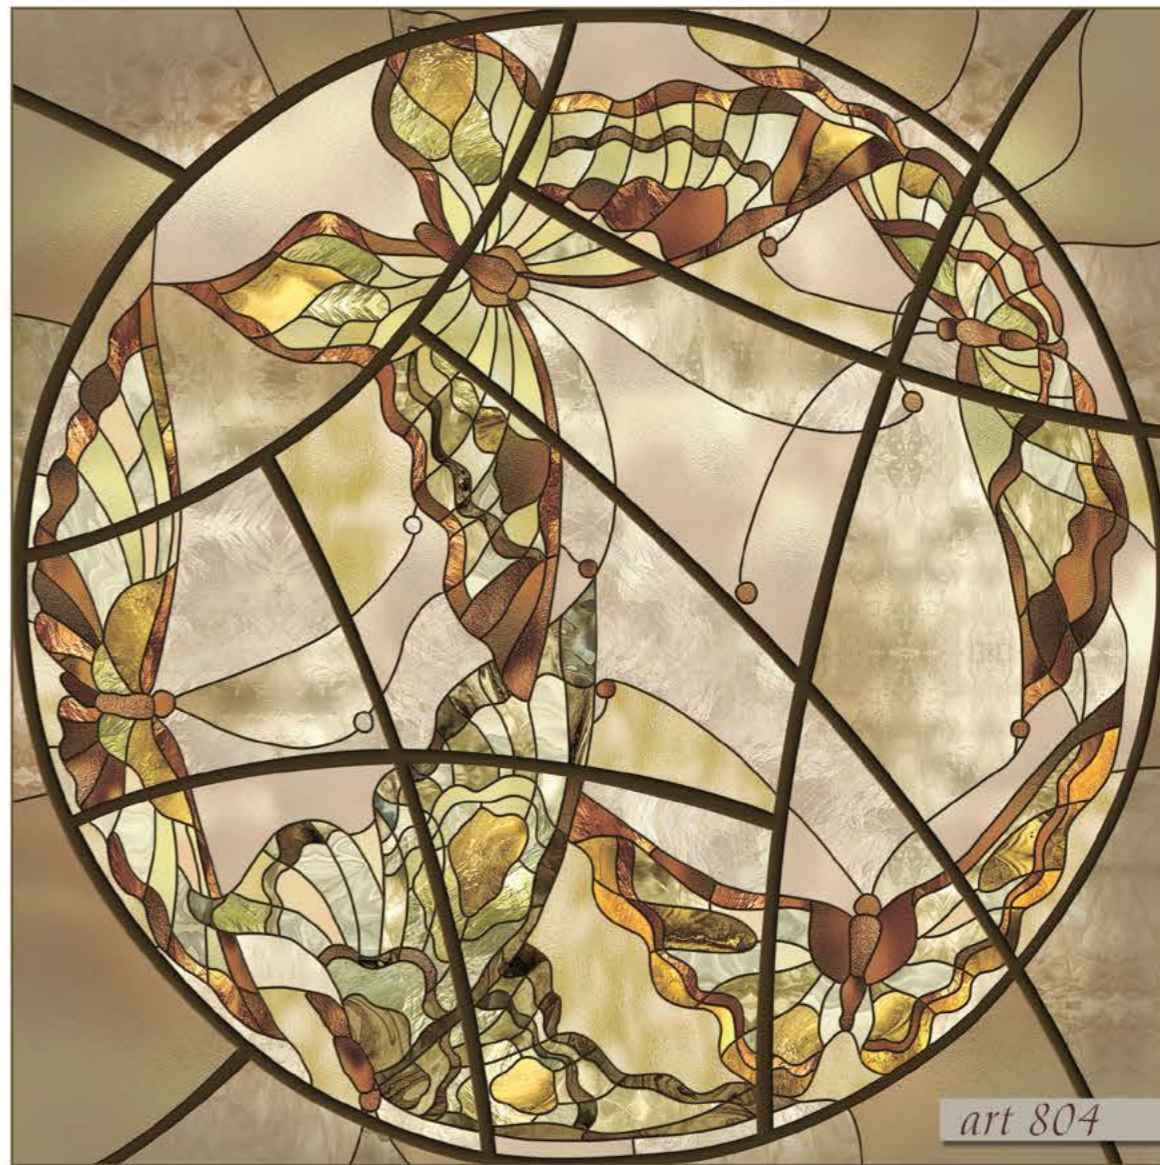

ВИТРАЖИ
Botany