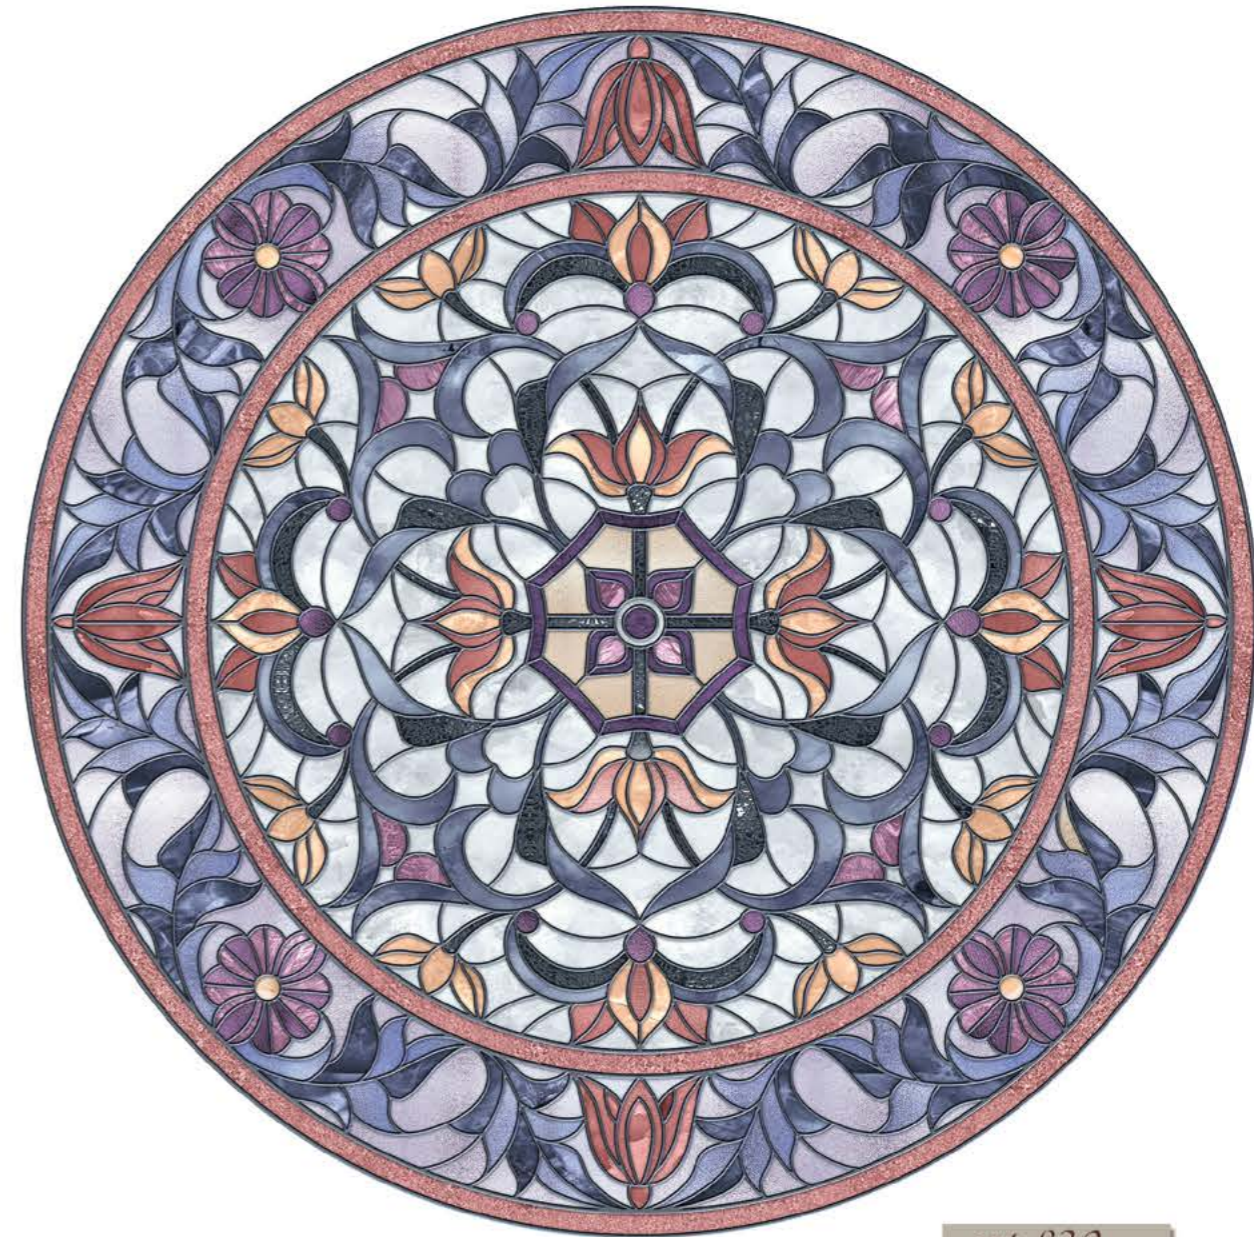

art 829

ВІТРАЖИ
Ornament