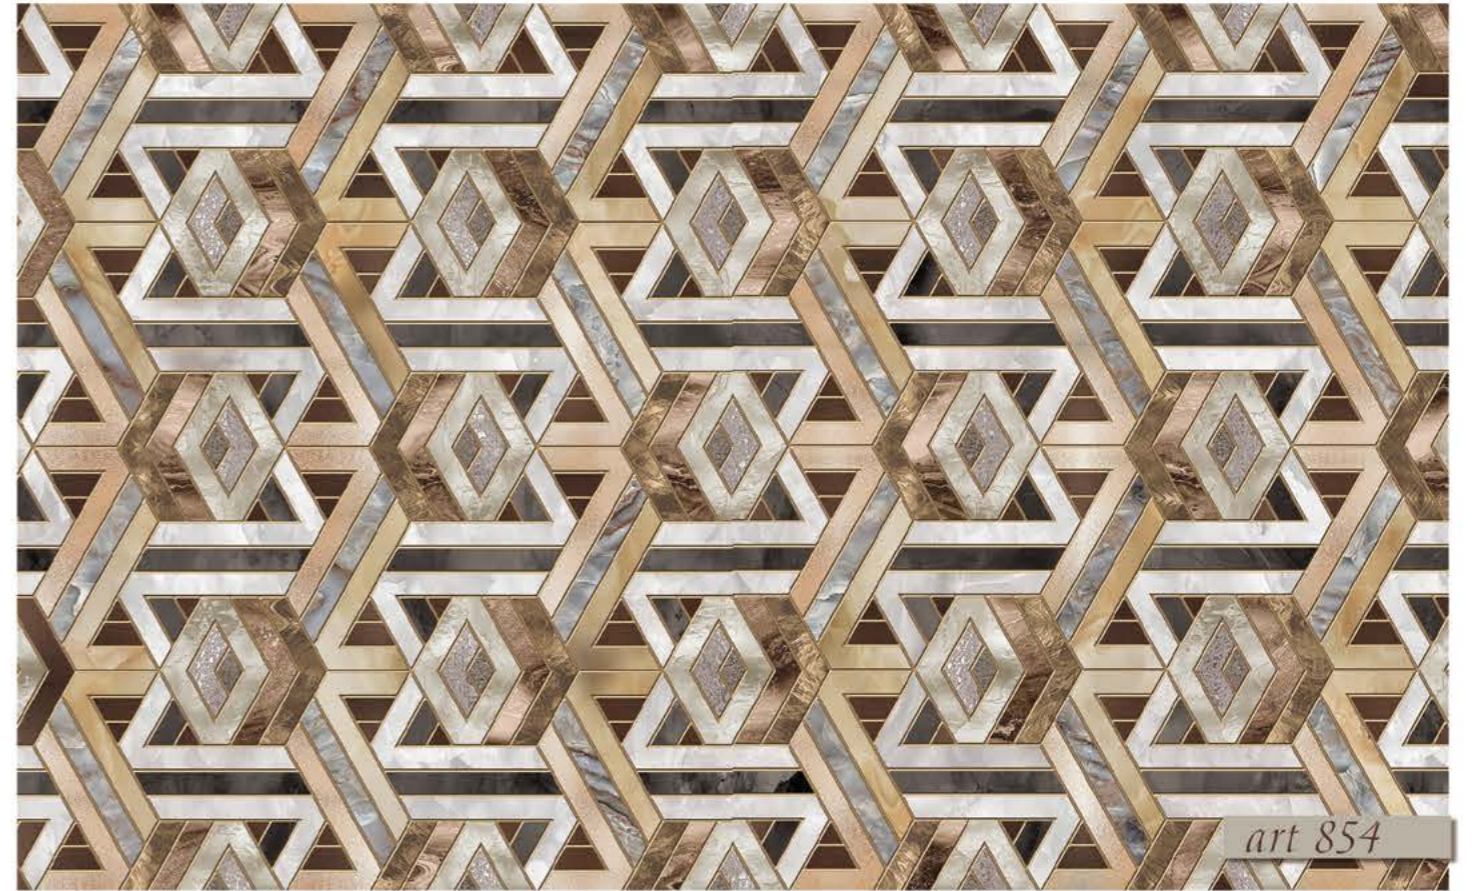

ВИТРАЖИ
Abstraction and Geometry