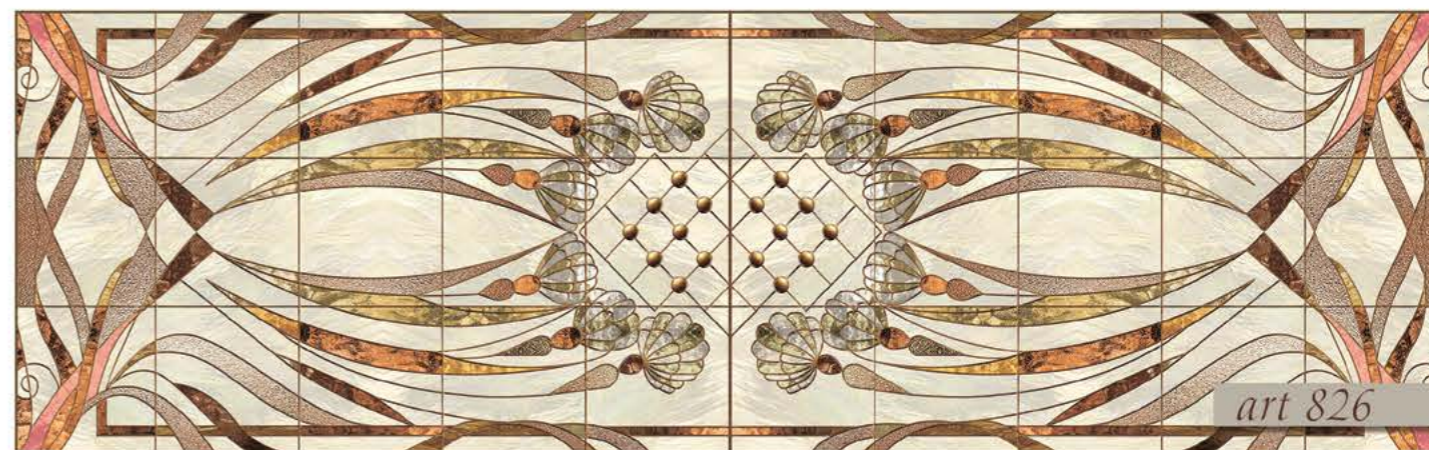

ВИТРАЖИ
Ornament